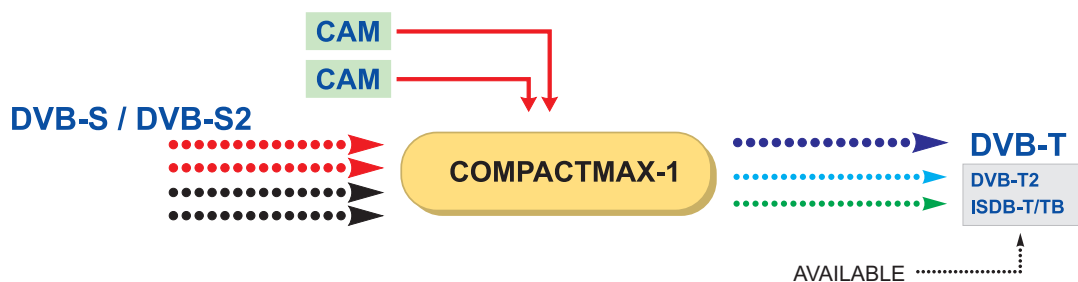

## CompactMax-1 DVB-S/S2 to DVB-T

- ✓ Receive Satellite TV channels in SD / HD and distribute them in DVB-T
- ✓ Available variants with ISDB-T/TB and DVB-T2 output standards

**CompactMax-1** is a compact transmodulation system that allows to distribute Satellite TV channels (DVB-S or DVB-S2) in Digital Terrestrial Television (DVB-T) format. It can be connected to up to **4 satellite inputs** (2 inputs for free channels and 2 for encrypted ones) to deliver up to 8 DVB-T muxes with dynamic webserver management via remote control. It is integrated into a 19" 1U Rackmount case. It can also be mounted directly on the wall.

▲ WALL MOUNTING AVAILABLE ▲

- ✓ 4 satellite inputs transmodulated into 8 DVB-T muxes.
- ✓ 2 CI slots for decoding encrypted channels.
- ✓ Services filtering to select the desired output programmes.
- ✓ Regeneration of PAT, PMTs, SDT and NIT tables.
- ✓ Webserver for remote control and management via LAN or Internet.

## CompactMax-1 DVB-S/S2 to DVB-T